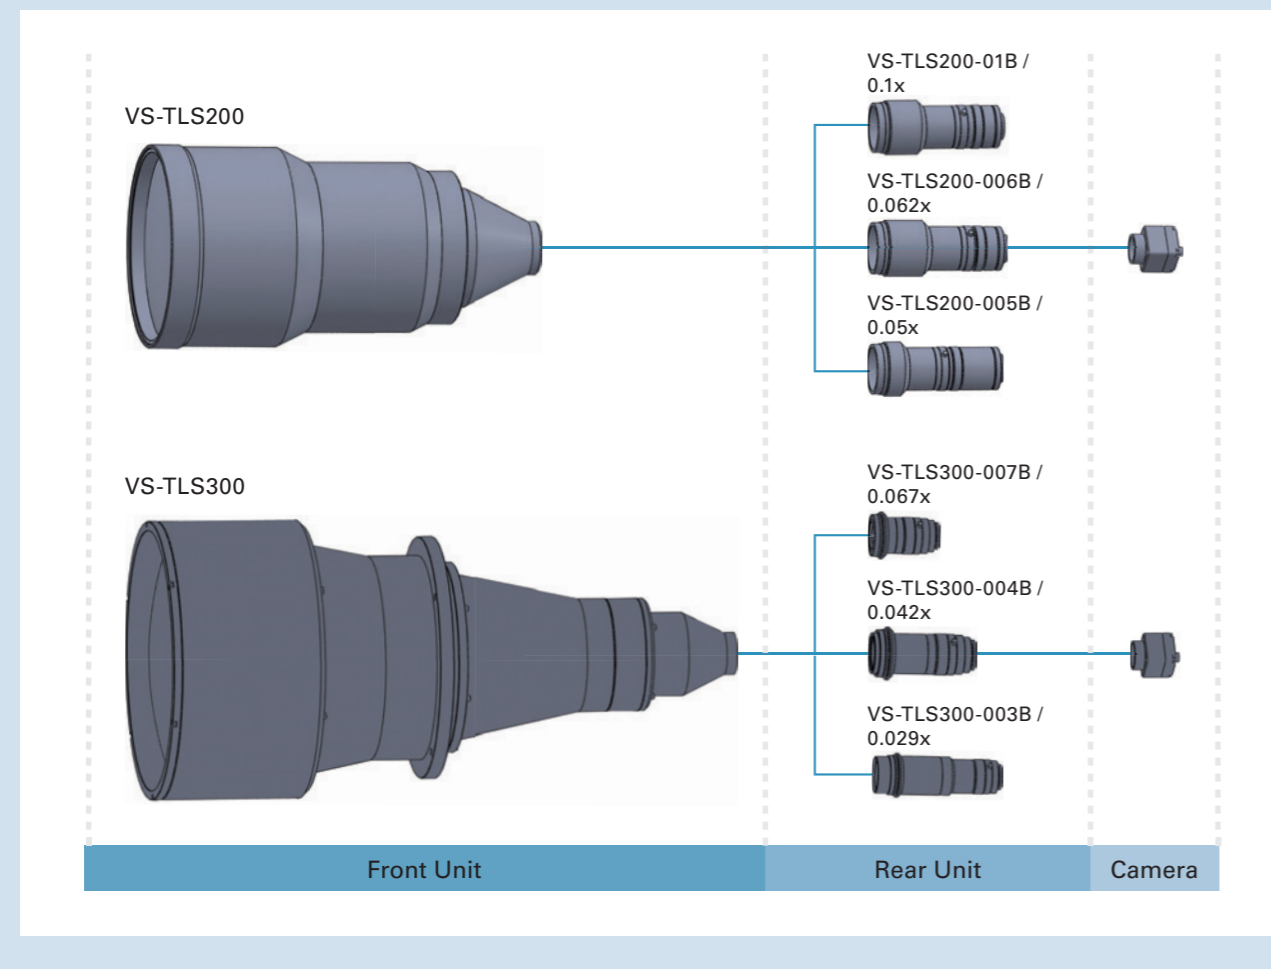

3 Magnifications available by changing the combination of front and rear units

Changing the magnification is cost effective and easy to fine tune with the focus function

Wide range of FOV options are available by the combination with various camera sensor size.