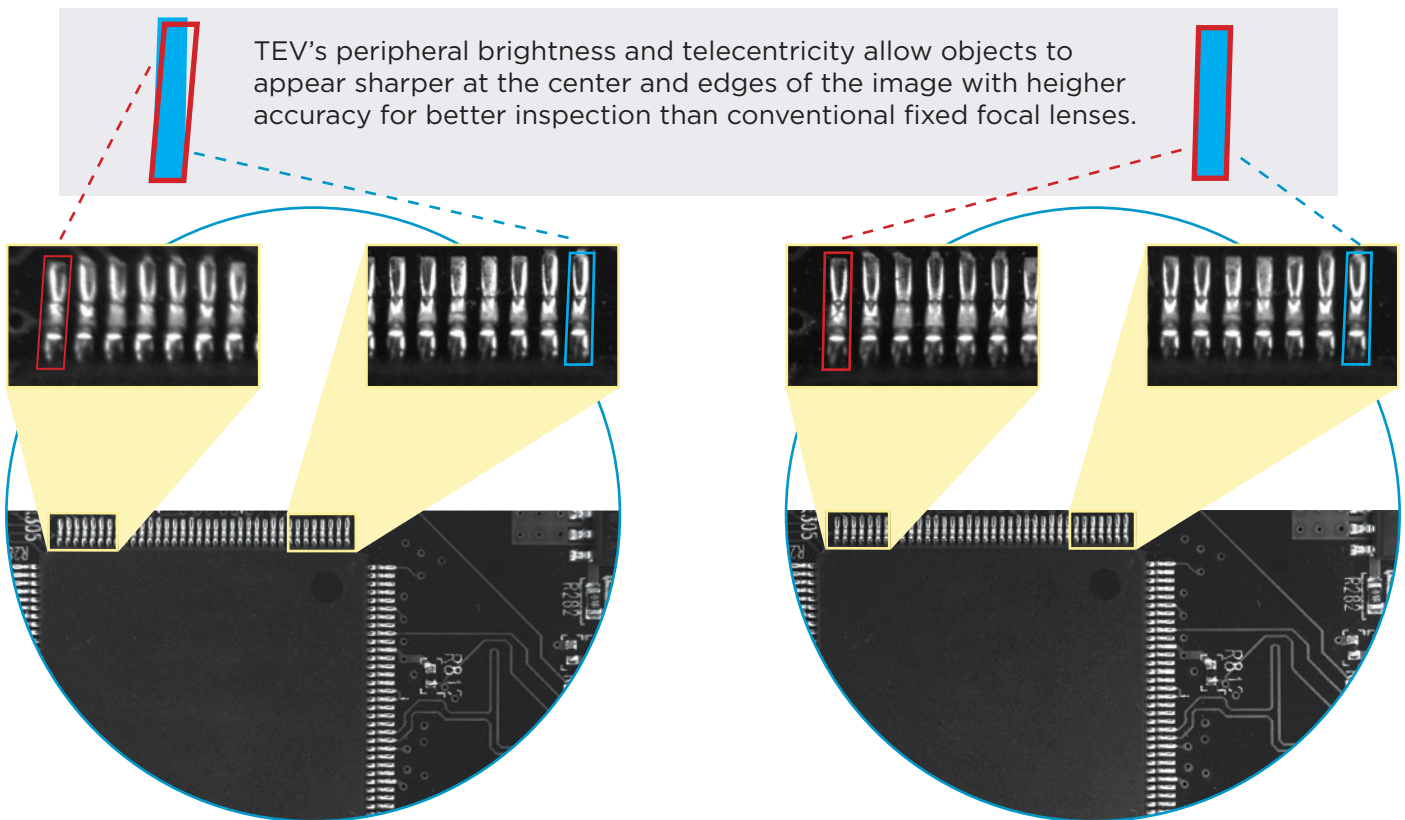

Image Comparison

Conventional Fixed Focal Lens

New VS-TEV Series

International Sales Offices

VST Europe (Amsterdam)
TEL: +31-20-305-1310

VST Thailand (Bangkok)
TEL: +662-278-6808

VST Korea (Seoul)
TEL: +82-2-2183-3848

VST Taiwan (Taipei)
TEL: +886-2-2531-2036

VST America (Chicago)
TEL: +1-847-952-3800

VST Europe (Paris)
TEL: +33-6-51-12-12-01

VST Vietnam (Hanoi)
TEL: +84-24-6327-8566

VST Shenzhen (Shenzhen)
TEL: +86-755-8273-1420

VST Taiwan (Hsinchu)
TEL: +886-3-668-1381

VST America (Dallas)
TEL: +1-972-773-9686

VST EU (Poland)
TEL: +48-22-492-6683

VST India (Bengaluru)
TEL: +91-80888-31893

VST Shenzhen (Shanghai)
TEL: +86-21-6255-0725

VST Mexico (Tijuana)
TEL: +52-664-380-6169