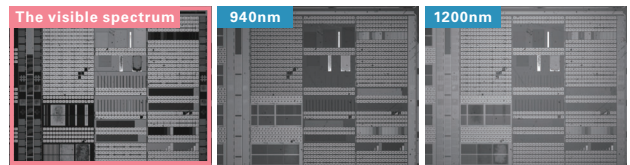

Testing with ▶ Wafer patterns

With VS-TCM1-65CO/S-RIR, different inspections can be performed simply by changing the lighting wavelength. The image remains in focus even if the wavelength is changed.

Change lighting wavelength × Focus shift correction

▶ Imaging with different backlight wavelengths

Alignment marks can be clearly seen

▶ Imaging with different spot light wavelengths

Surface defects can be clearly seen

Specifications

Opt. Mag	1.0x ±5 %
WD(mm)	65.0 mm ±2
O/I(mm)	164.0 mm
Working F/# *Value at Iris Open	7.5
DOF at PCoCØ0.04mm	0.6 mm
TV Distortion(2/3")	0.01 %
Wavelength	600 nm, 1200 nm
Mount	C-Mount
Sensor Size(max.)	2/3"
Co-Axial Prism	Built-in
Weight(approx.)	110 g
Dimension	φ30(max.) x L = 81.5 mm