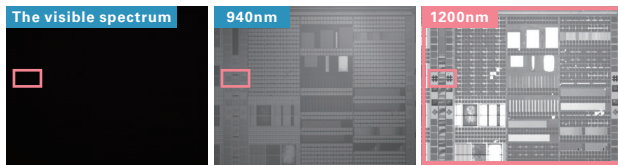

▶ Imaging with different backlight wavelengths

Alignment marks can be clearly seen

▶ Imaging with different spot light wavelengths

Surface defects can be clearly seen

Specifications

Opt. Mag	1.0x ±5 %
WD(mm)	65.0 mm ±2
O/I(mm)	164.0 mm
Working F/# *Value at Iris Open	7.5
DOF at PCoCØ0.04mm	0.6 mm
TV Distortion(2/3")	0.01 %
Wavelength	600 nm, 1200 nm
Mount	C-Mount
Sensor Size(max.)	2/3"
Co-Axial Prism	Built-in
Weight(approx.)	110 g
Dimension	φ30(max.) x L = 81.5 mm