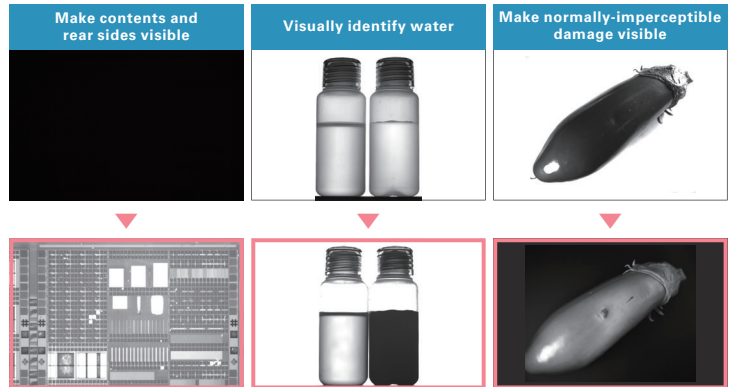

Telecentric lens with near infrared support and focus shift correction

Product page
URL

VS-TCM1-65CO/S-RIR

Telecentric

Adjusting wavelengths corrects focus shifts in the visible spectrum out to 1200nm, simplifying surface and substrate inspection.

Suitable for performing semiconductor inspections using SWIR wavelengths

VS-TCM1-65CO/S-RIR Telecentric

Can be used for imaging between visible spectrum and 1200nm light, without focus shifting

See the "invisible" What is SWIR?

SWIR passes through specific materials, such as silicon and resin, making it possible to perform a variety of inspections.

See our lineup of VST SWIR products ▼

Fixed Focal Length Lenses

Telecentric

* Images include images taken with VS Technology lenses other than the VS-TCM1-65CO/S-RIR.