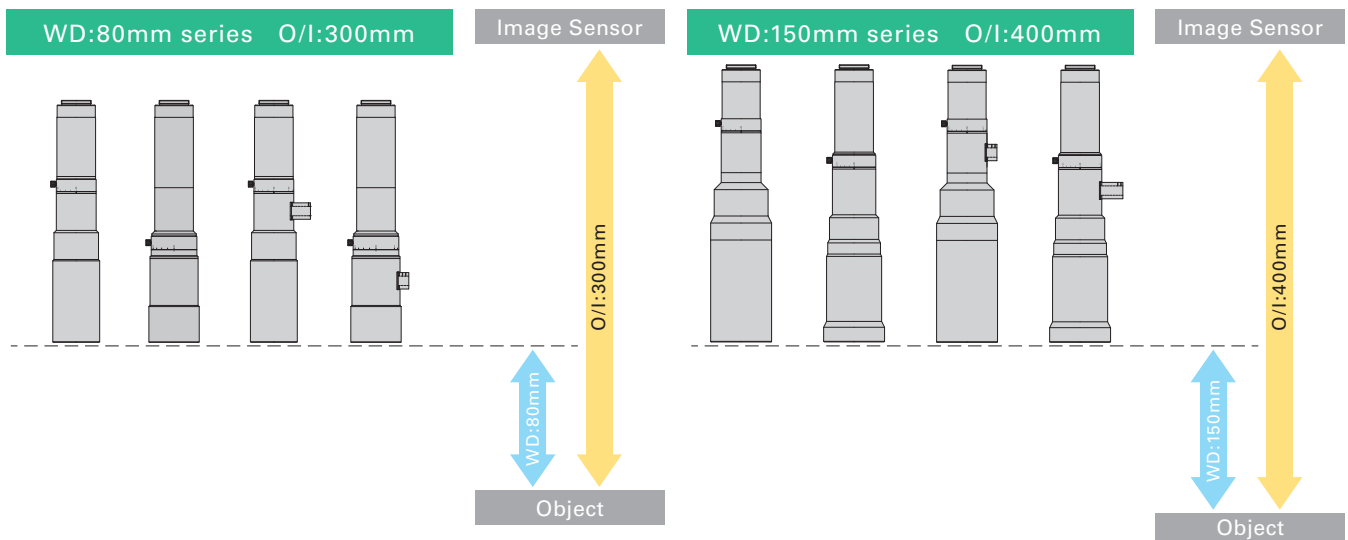

1.1" Format Telecentric

VS-THV(1.1")

3.45 μm

SERIES

High Resolution Telecentric Lens for 1.1" Format
Equal Object to Image Distance (O/I) Across All Mag. Models

VS-THV(1.1") series
4 Mag. Options: 0.5x / 0.8x / 1.0x / 2.0x
WD: 80mm / 150mm

VS Technology Corporation

HQ 1-9-19 Azabudai, Minato-ku, Tokyo, Japan 106-0041
TEL. 03-3560-6668 FAX. 03-3560-6669

VS TECHNOLOGY
MACHINE VISION OPTICS

Features

- Optimized for 1.1" 3.45μm Cameras
- Equal Object to Image Distance (O/I) Across All Models
- 0.5x/0.8x/1.0x/2.0x Magnification Options
- Built-In Coaxial Illumination Available
- Manual Iris to Adjust Depth of Field (DOF)

Equal Object to Image Distance (O/I) Optical Design

VS-THV(1.1") series does not require any mechanical modifications to change the lens to different magnifications

Model	Mag.	Coaxial	WD	O/I	Dimension	Max Sensor
VS-THV05-80/S	0.5x	-	82mm	300mm	φ 54 x L=200.5mm	1.1" (φ 17.6)
VS-THV05-80CO/S	0.5x	○	82mm	300mm	φ 54 x L=200.5mm	1.1" (φ 17.6)
VS-THV08-80/S	0.8x	-	82mm	300mm	φ 43 x L=200.5mm	1.1" (φ 17.6)
VS-THV08-80CO/S	0.8x	○	82mm	300mm	φ 43 x L=200.5mm	1.1" (φ 17.6)
VS-THV1-80/S	1.0x	-	80mm	300mm	φ 40 x L=202.5mm	1.1" (φ 17.6)
VS-THV1-80CO/S	1.0x	○	80mm	300mm	φ 40 x L=202.5mm	1.1" (φ 17.6)
VS-THV2-80/S	2.0x	-	80mm	300mm	φ 43 x L=202.5mm	1.1" (φ 17.6)
VS-THV2-80CO/S	2.0x	○	80mm	300mm	φ 43 x L=202.5mm	1.1" (φ 17.6)
VS-THV05-150/S	0.5x	-	152mm	400mm	φ 58 x L=230.5mm	1.1" (φ 17.6)
VS-THV05-150CO/S	0.5x	○	152mm	400mm	φ 58 x L=230.5mm	1.1" (φ 17.6)
VS-THV08-150/S	0.8x	-	150mm	400mm	φ 52 x L=232.5mm	1.1" (φ 17.6)
VS-THV08-150CO/S	0.8x	○	150mm	400mm	φ 52 x L=232.5mm	1.1" (φ 17.6)
VS-THV1-150/S	1.0x	-	150mm	400mm	φ 52 x L=232.5mm	1.1" (φ 17.6)
VS-THV1-150CO/S	1.0x	○	150mm	400mm	φ 52 x L=232.5mm	1.1" (φ 17.6)
VS-THV2-150/S	2.0x	-	152mm	400mm	φ 55 x L=230.5mm	1.1" (φ 17.6)
VS-THV2-150CO/S	2.0x	○	152mm	400mm	φ 55 x L=230.5mm	1.1" (φ 17.6)