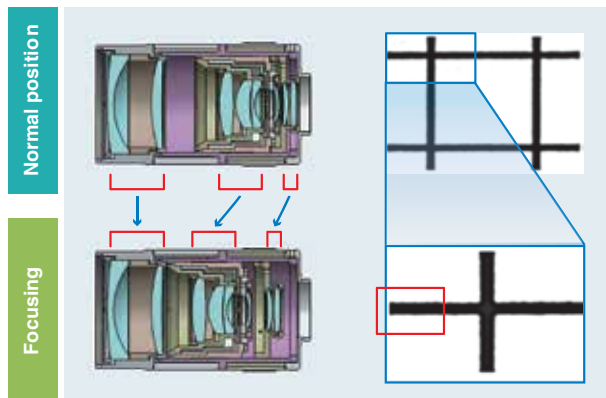

What is a Floating System?

Normally lenses shift just a single group of elements internally when focusing. Having additional floating elements (see pictures below) can significantly improve the close-focus performance. Due to the floating component being separate from the group of focusing lens elements, aberrations caused by lens extensions are significantly reduced. Macro lenses make exceptionally great use of this system because they cover a wide range of focus distances in a wide-angle.

Model	Focal Length	Mag.	F/#
VS-LLD10	10	(∞) 0.05x - 0.15x	2.8
VS-LLD12.5	12.5	(∞) 0.05x - 0.2x	2.0 - 2.5
VS-LLD15	15	(∞) 0.05x - 0.2x	2.0
VS-LLD18	18	(∞) 0.05x - 0.25x	2.0
VS-LLD20	20	(∞) 0.05x - 0.25x	2.0
VS-LLD25	25	(∞) 0.05x - 0.25x	2.0
VS-LLD30	30	(∞) 0.05x - 0.3x	2.0
VS-LLD35	35	(∞) 0.05x - 0.3x	2.0
VS-LLD50	50	(∞) 0.05x - 0.3x	2.0

Lens with a floating system