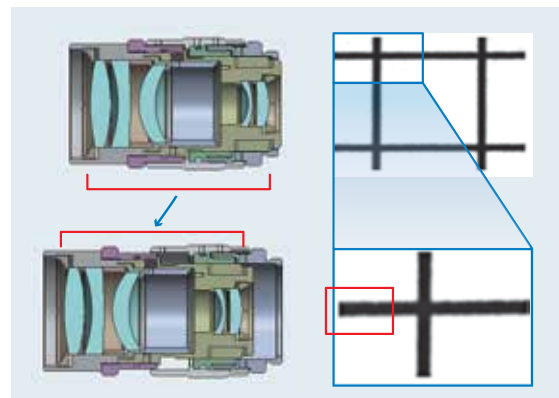

Normal lens

Furthermore, our advanced designed for Distortionless machine vision macro les