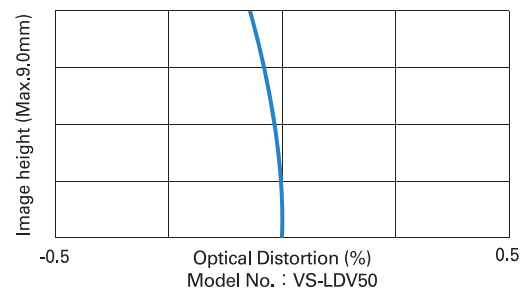

Distortionless Design in Entire Field of View