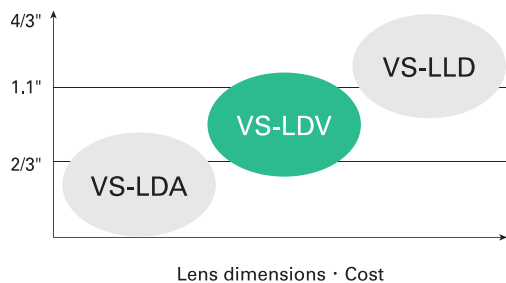

Optimized for 12MP 1.1" Sensors